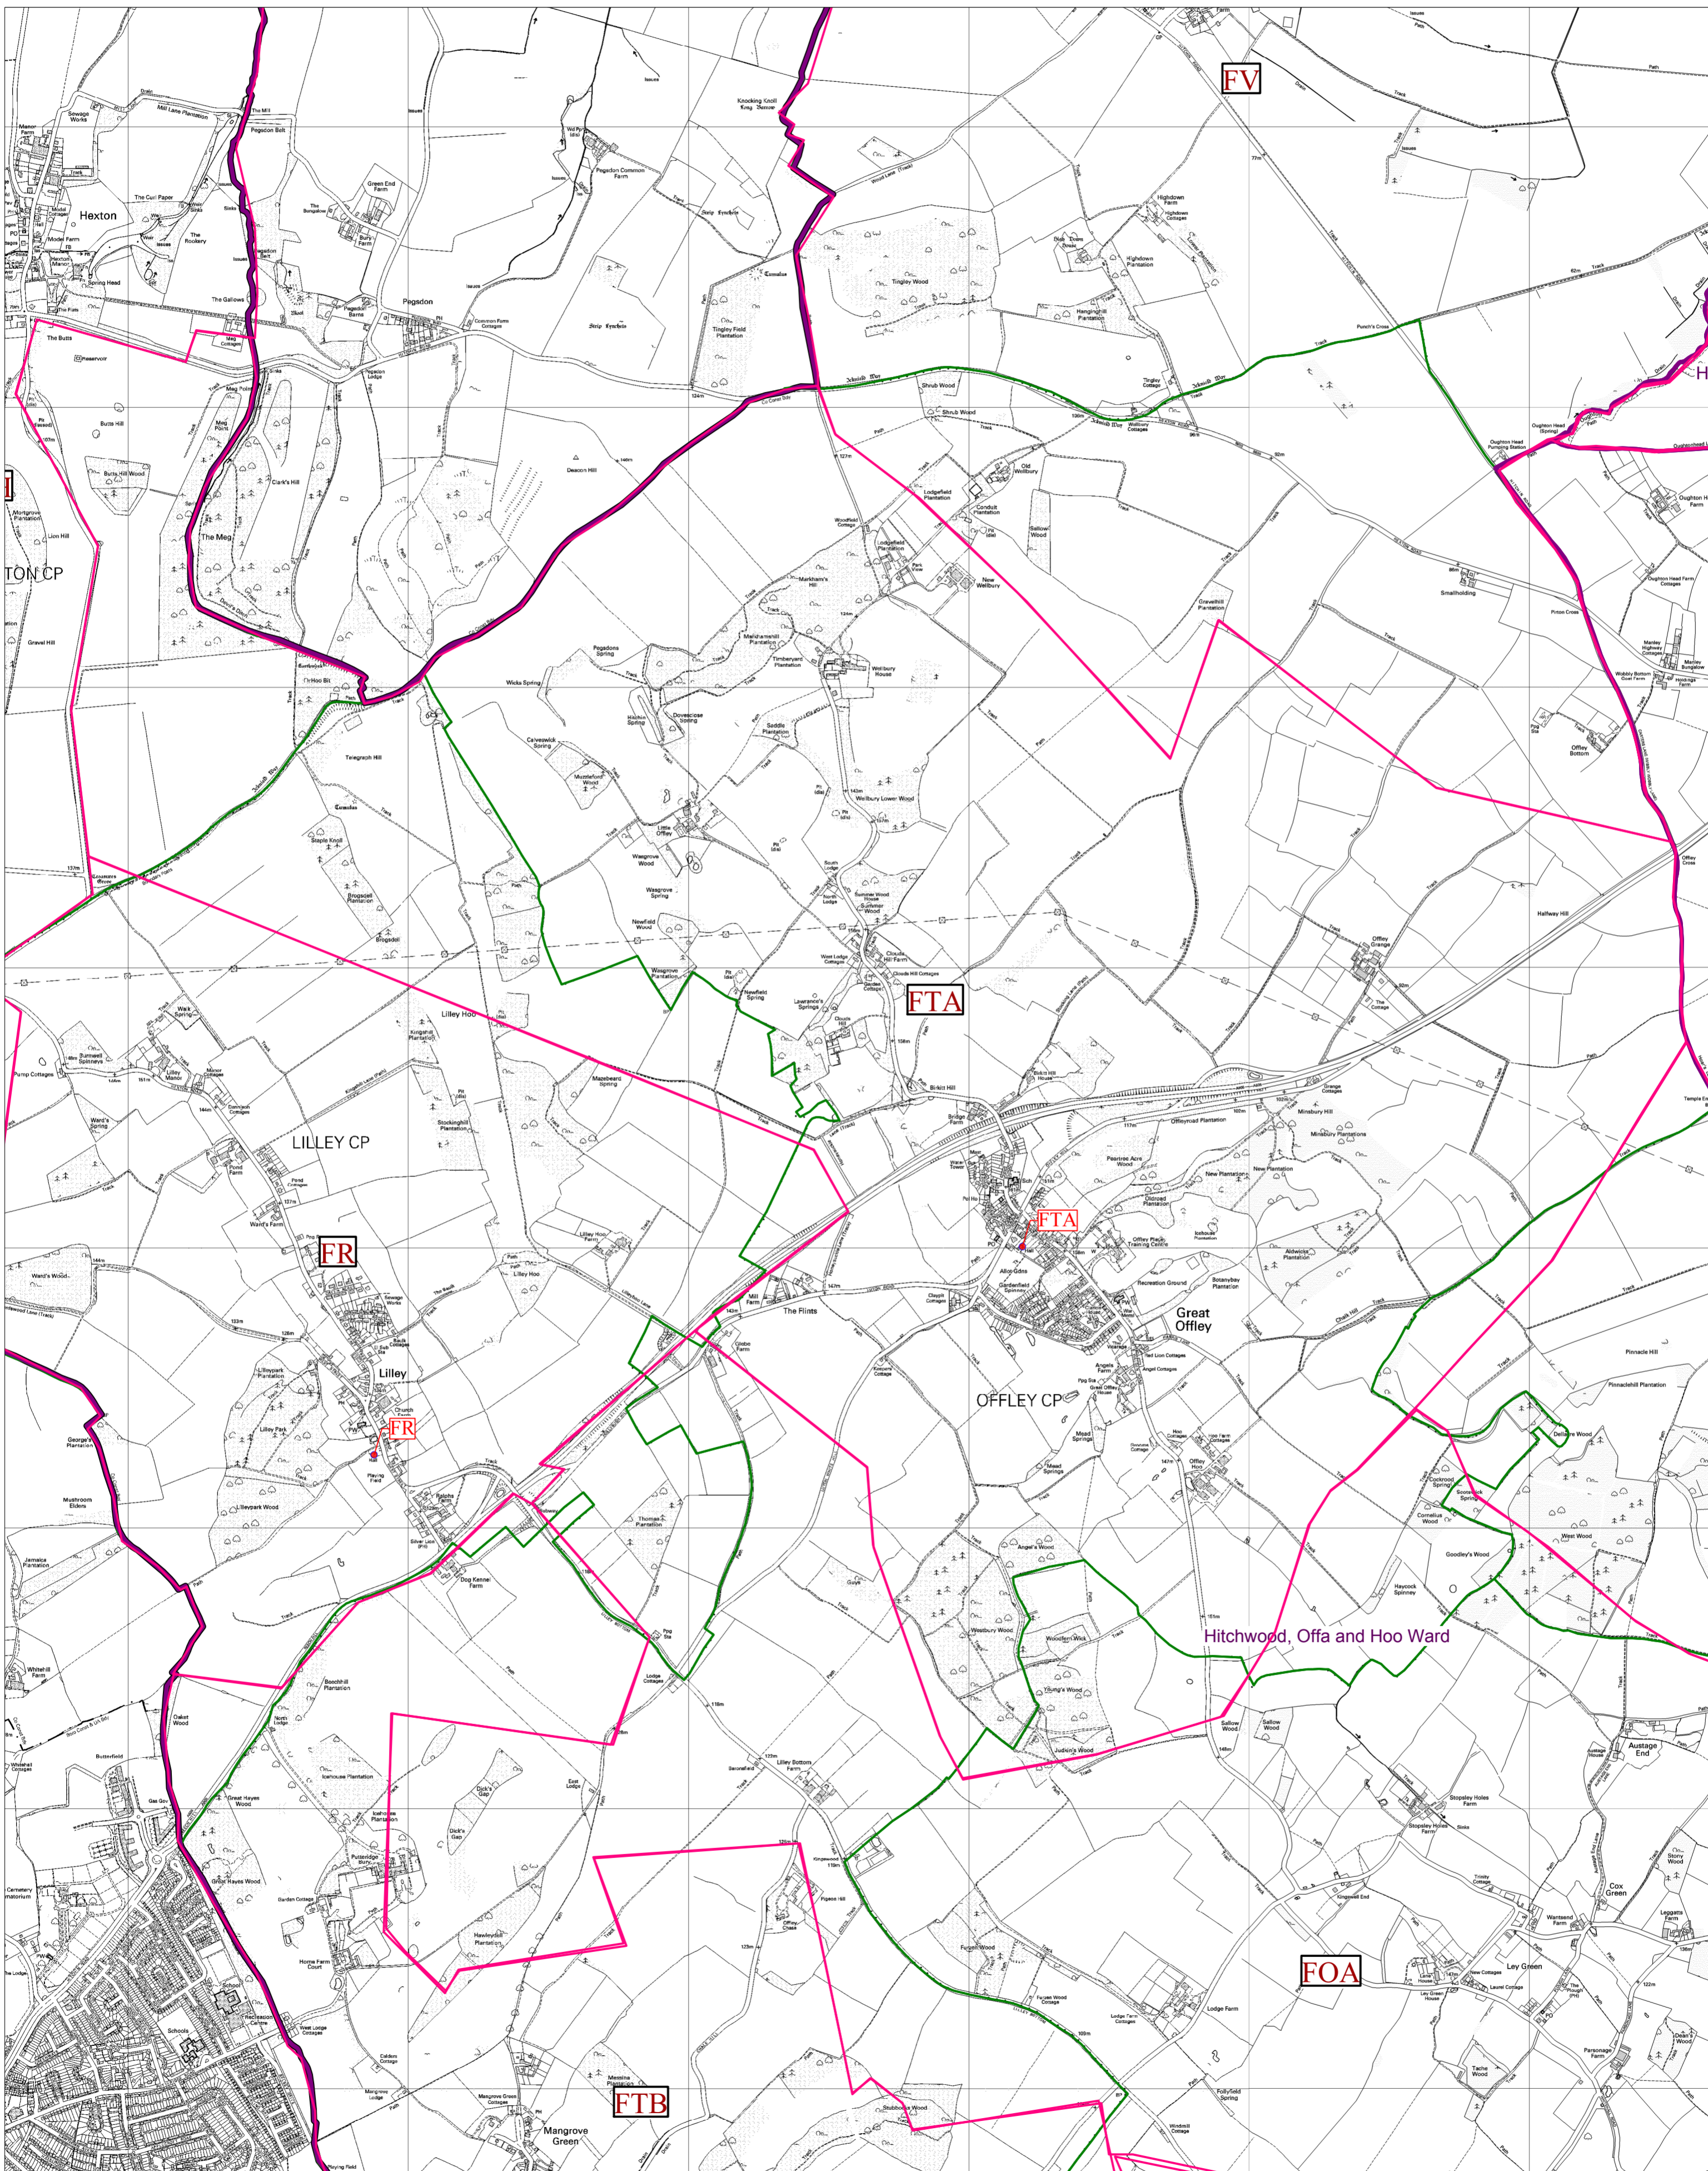

## Polling Area - FTA - Great Offley

Scale: 1:?  
Date: 23:10:13